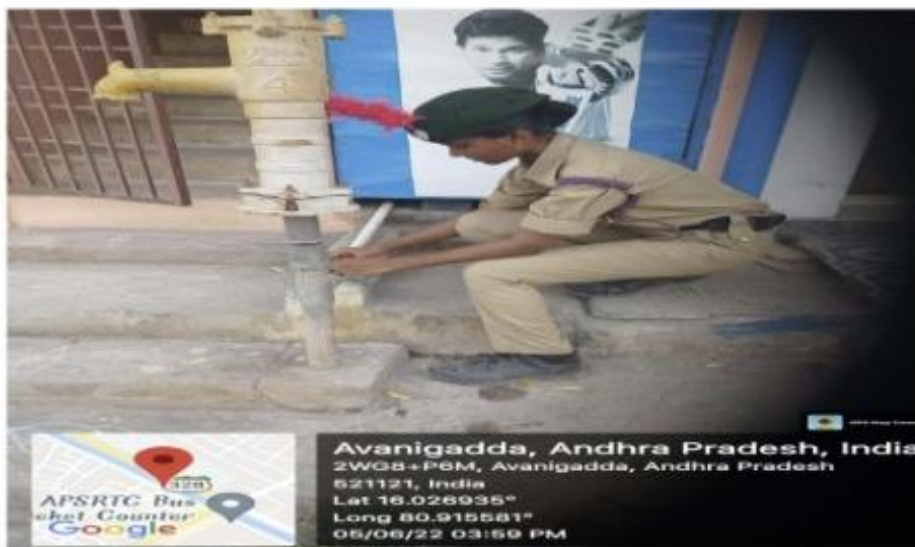

STOPPING THE LEAKAGE OF WATER AT PUBLIC TAPS ON THE CAMPUS AND AT VARIOUS PLACES IN AND AROUND AVANIGADDA ON 05.06.2022