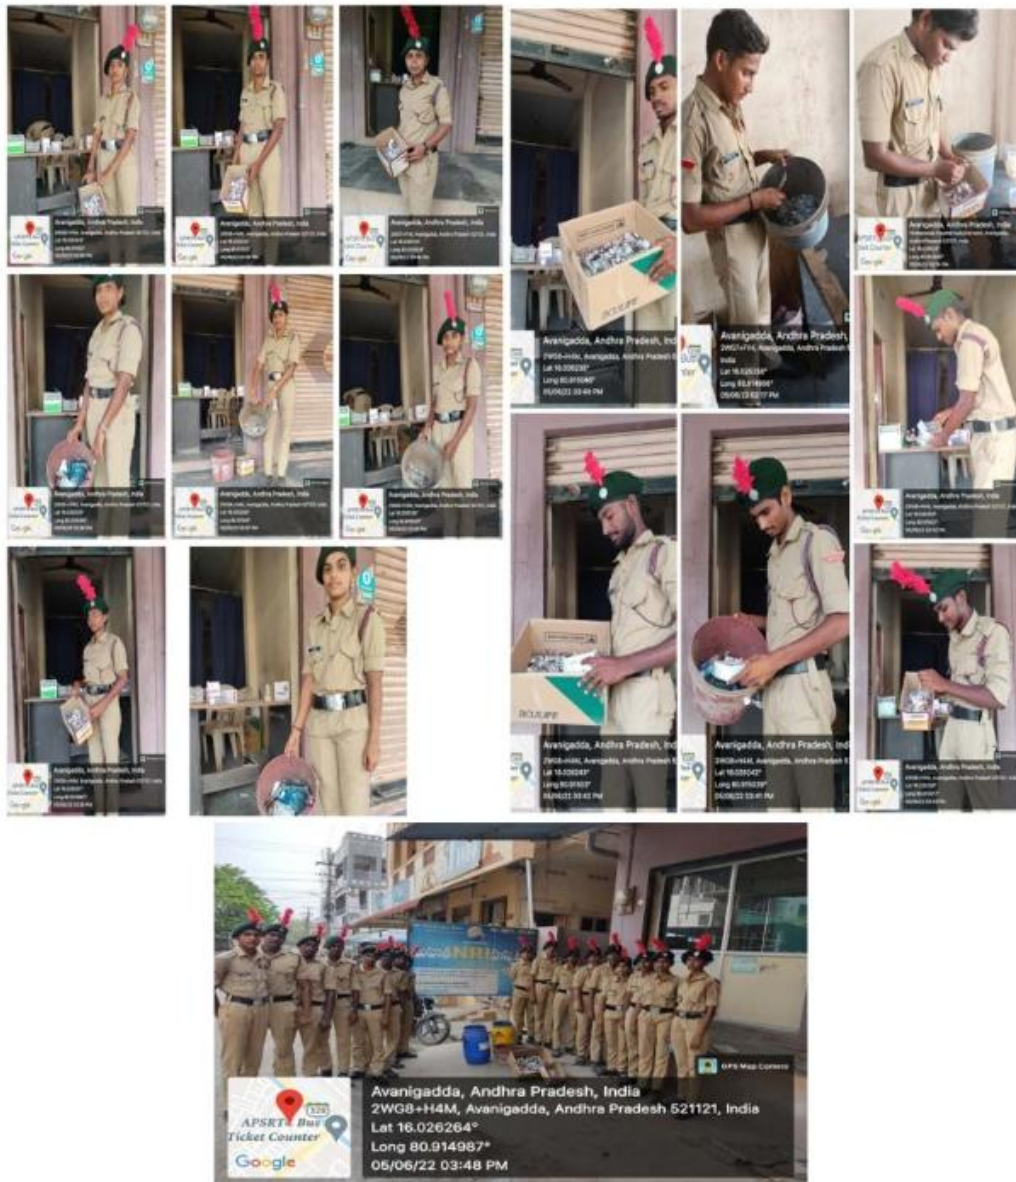

MEDICAL WASTE COLLECTION

20 NCC CADETS OF 88 B.COY.16 (A) BN NCC, GOVT DEGREE COLLEGE, AVANIGADDA HAVE PARTICIPATED IN MEDICAL WASTE COLLECTION CAMPAIGN ON 05.06.2022