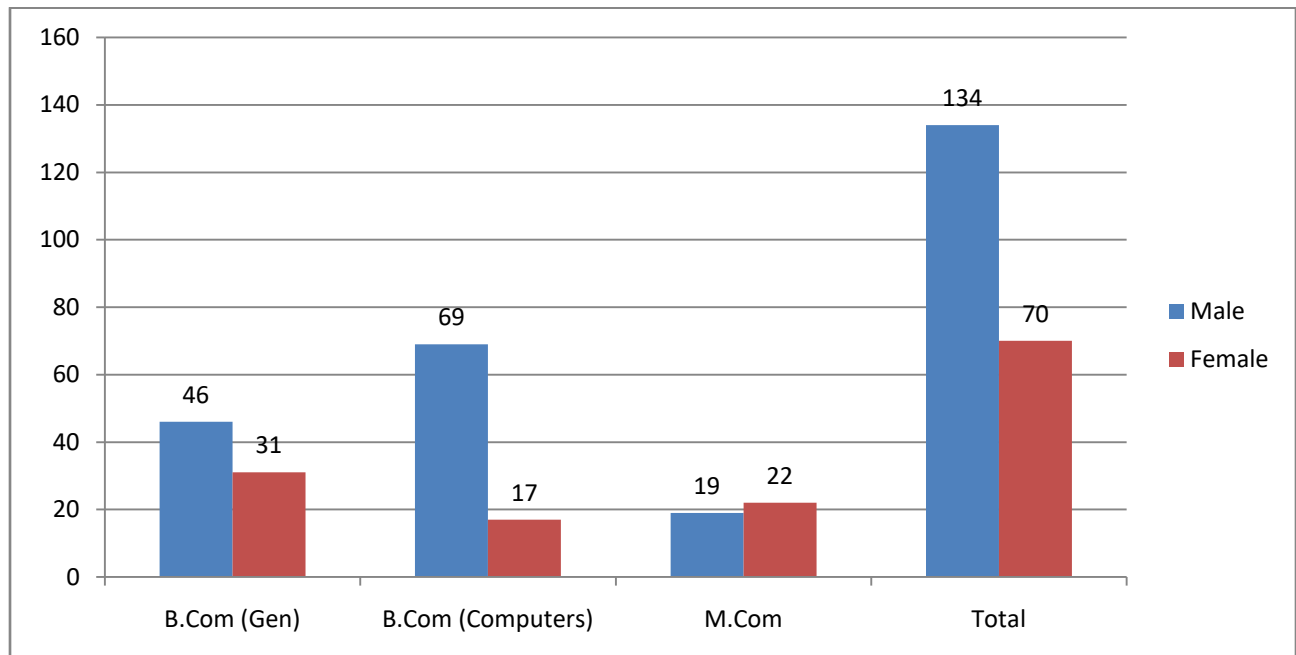

GOVERNMENT DEGREE COLLEGE, AVANIGADDA

DEPARTMENT OF COMMERCE

Academic Year 2019-2020

Student Profile (Gender Based)

Programme	Male	Female
B.Com (Gen)	46	31
B.Com (Comp)	69	17
M.Com	19	22
Total	134	70