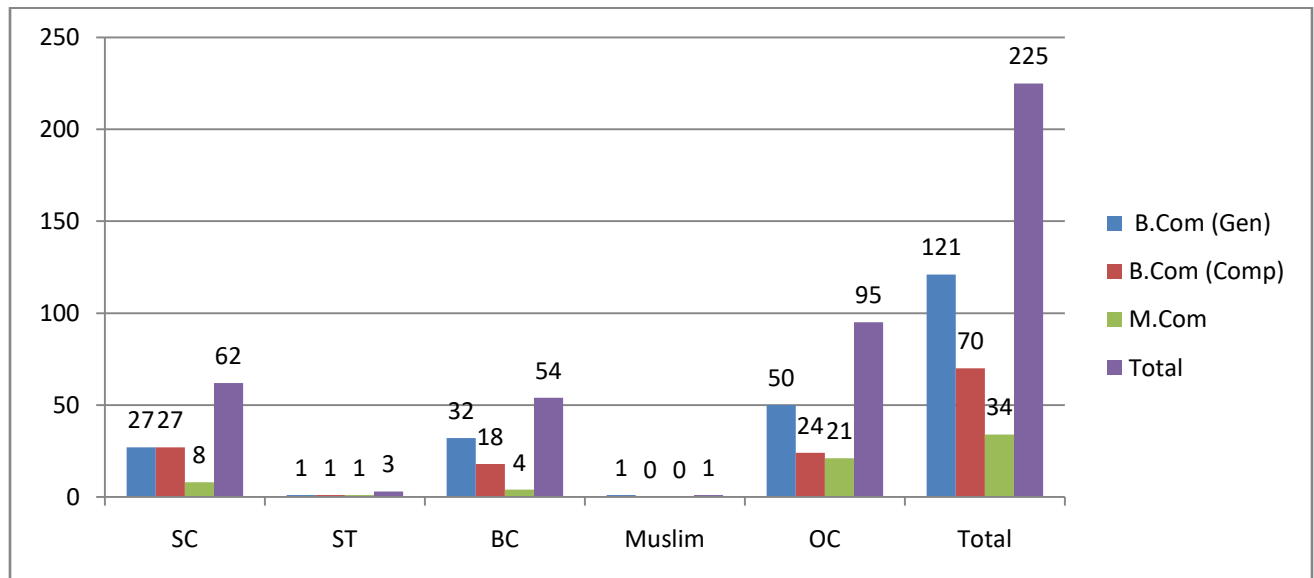

GOVERNMENT DEGREE COLLEGE, AVANIGADDA

DEPARTMENT OF COMMERCE

Academic Year 2015-2016

Student Profile (Category Based)

Programme	SC	ST	BC	Muslim	OC	Total
B.Com (Gen)	27	1	32	1	50	121
B.Com (Comp)	27	1	18	0	24	70
M.Com	8	1	4	0	21	34
Total	62	3	54	1	95	225