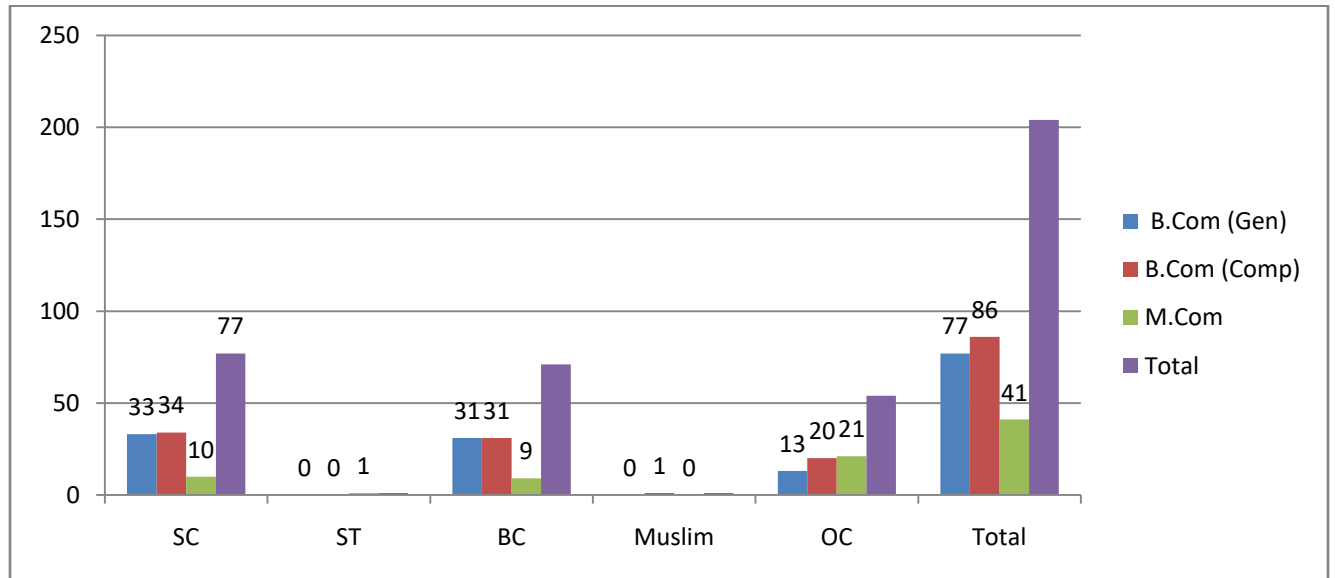

GOVERNMENT DEGREE COLLEGE, AVANIGADDA

DEPARTMENT OF COMMERCE

Academic Year 2019-2020

Student Profile (Category Based)

Programme	SC	ST	BC	Muslim	OC	Total
B.Com (Gen)	33	0	31	0	13	77
B.Com (Comp)	34	0	31	1	20	86
M.Com	10	1	9	0	21	41
Total	77	1	71	1	54	204