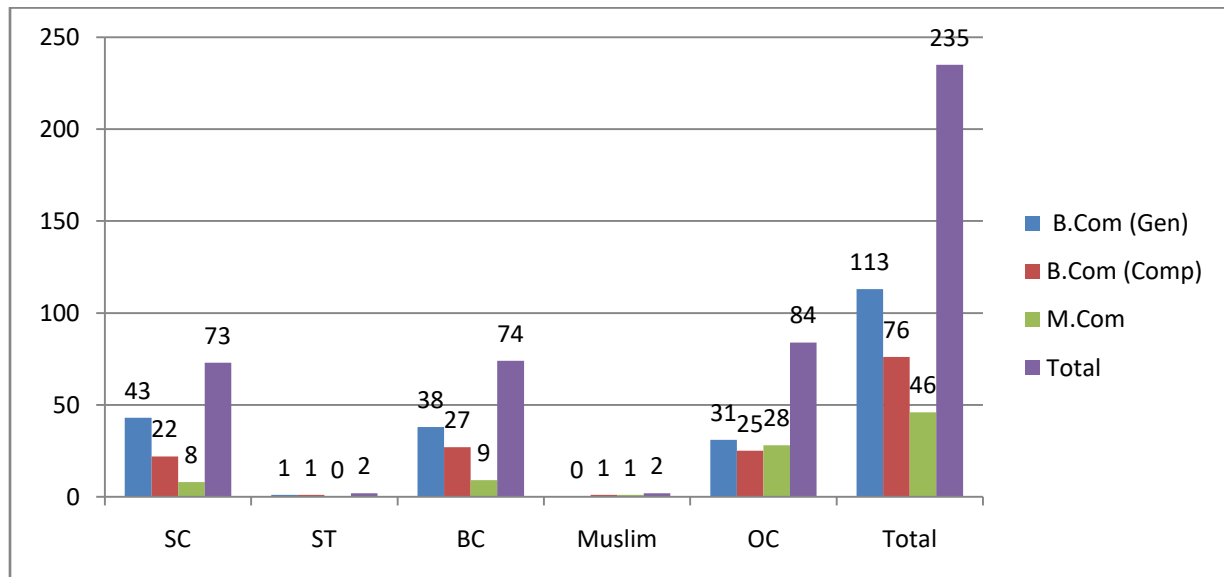

GOVERNMENT DEGREE COLLEGE, AVANIGADDA

DEPARTMENT OF COMMERCE

Academic Year 2017-2018

Student Profile (Category Based)

Programme	SC	ST	BC	Muslim	OC	Total
B.Com (Gen)	43	1	38	0	31	113
B.Com (Comp)	22	1	27	1	25	76
M.Com	8	0	9	1	28	46
Total	73	2	74	2	84	235