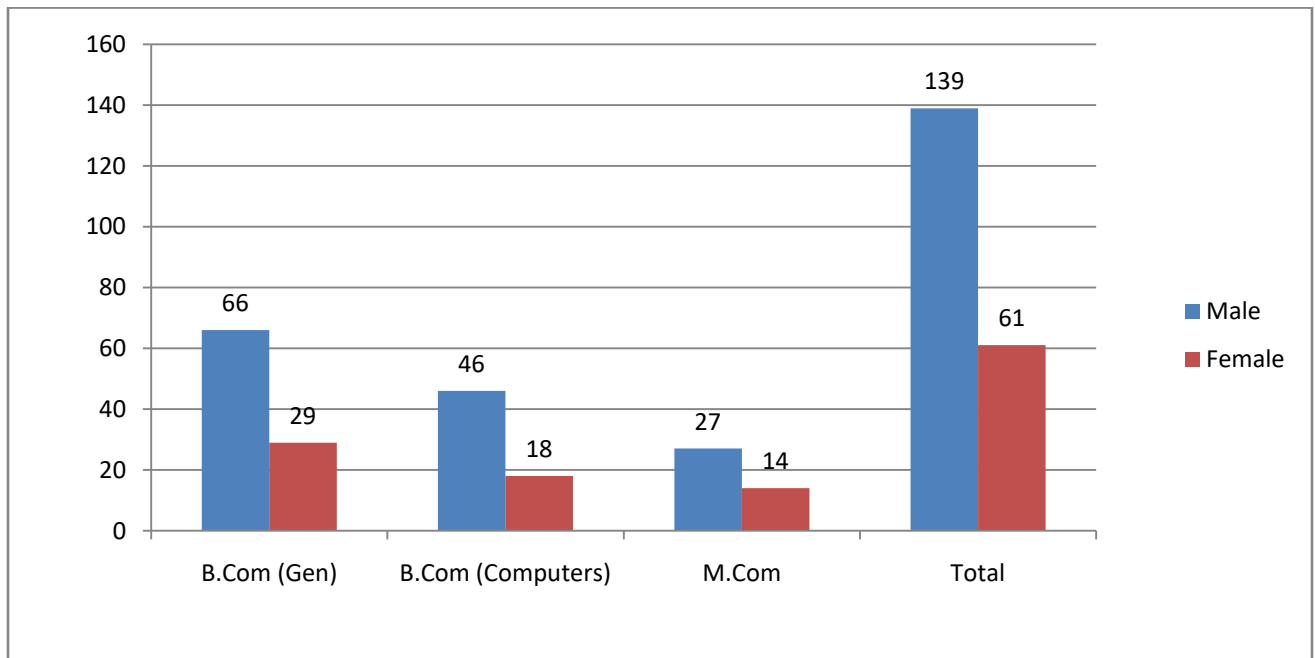

Programme	Male	Female
B.Com (Gen)	81	32
B.Com (Comp)	55	21
M.Com	21	25
Total	157	78

GOVERNMENT DEGREE COLLEGE, AVANIGADDA

DEPARTMENT OF COMMERCE

Academic Year 2016-2017

Student Profile (Gender Based)

Programme	Male	Female
B.Com (Gen)	66	29
B.Com (Comp)	46	18
M.Com	27	14
Total	139	61