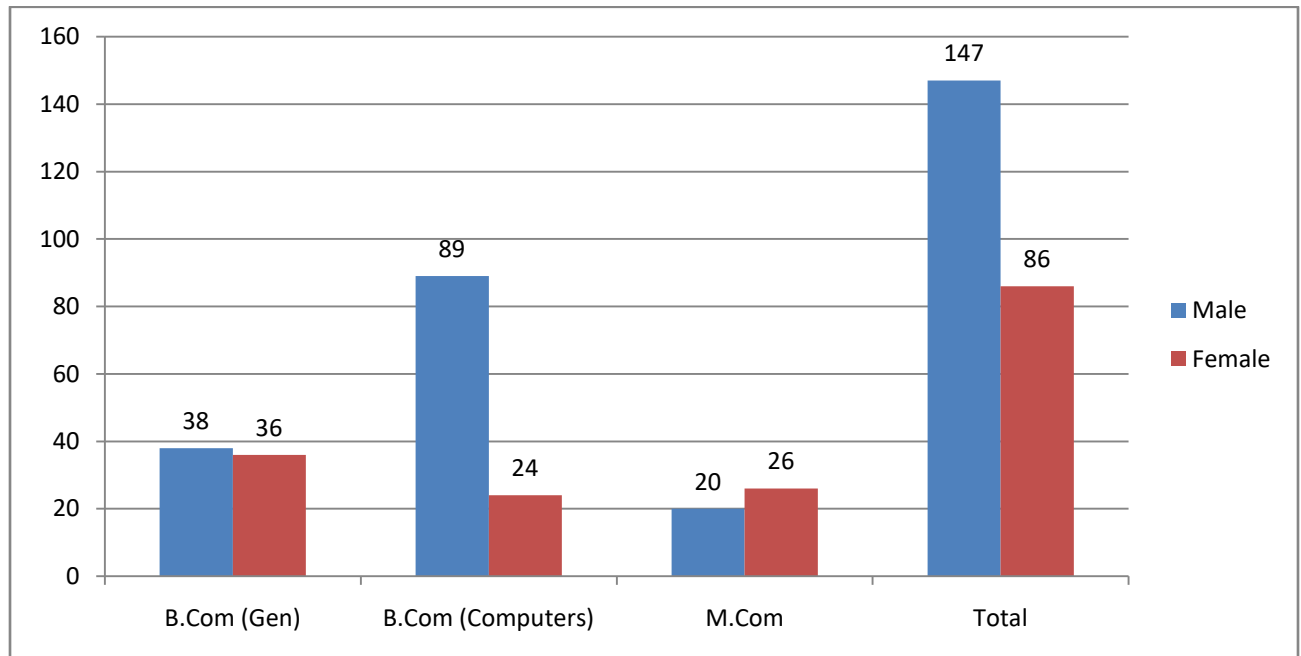

GOVERNMENT DEGREE COLLEGE, AVANIGADDA

DEPARTMENT OF COMMERCE

Academic Year 2020-2021

Student Profile (Gender Based)

Programme	Male	Female
B.Com (Gen)	38	36
B.Com (Comp)	89	24
M.Com	20	26
Total	147	86