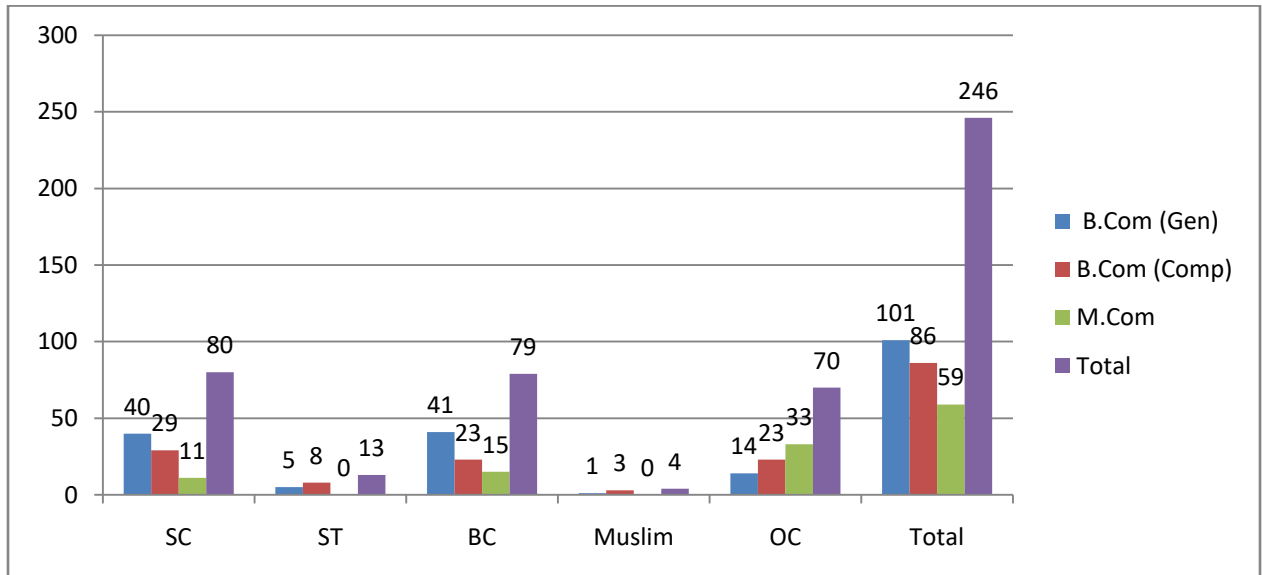

GOVERNMENT DEGREE COLLEGE, AVANIGADDA

DEPARTMENT OF COMMERCE

Academic Year 2018-2019

Student Profile (Category Based)

Programme	SC	ST	BC	Muslim	OC	Total
B.Com (Gen)	40	5	41	1	14	101
B.Com (Comp)	29	8	23	3	23	86
M.Com	11	0	15	0	33	59
Total	80	13	79	4	70	246