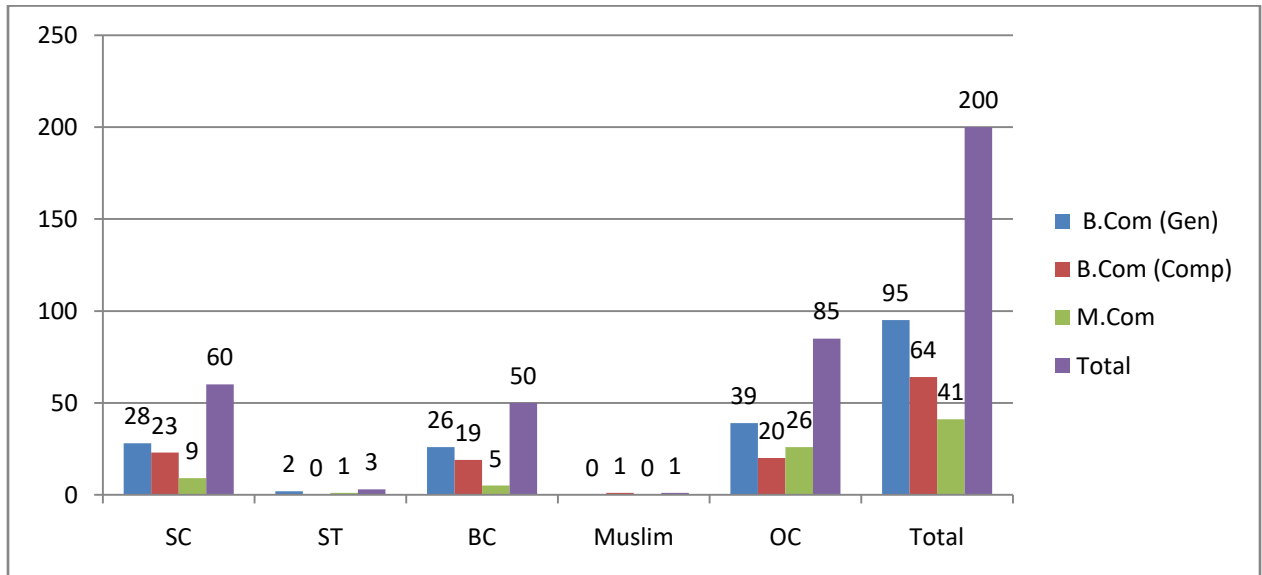

GOVERNMENT DEGREE COLLEGE, AVANIGADDA

DEPARTMENT OF COMMERCE

Academic Year 2016-2017

Student Profile (Category Based)

Programme	SC	ST	BC	Muslim	OC	Total
B.Com (Gen)	28	2	26	0	39	95
B.Com (Comp)	23	0	19	1	20	64
M.Com	9	1	5	0	26	41
Total	60	3	50	1	85	200