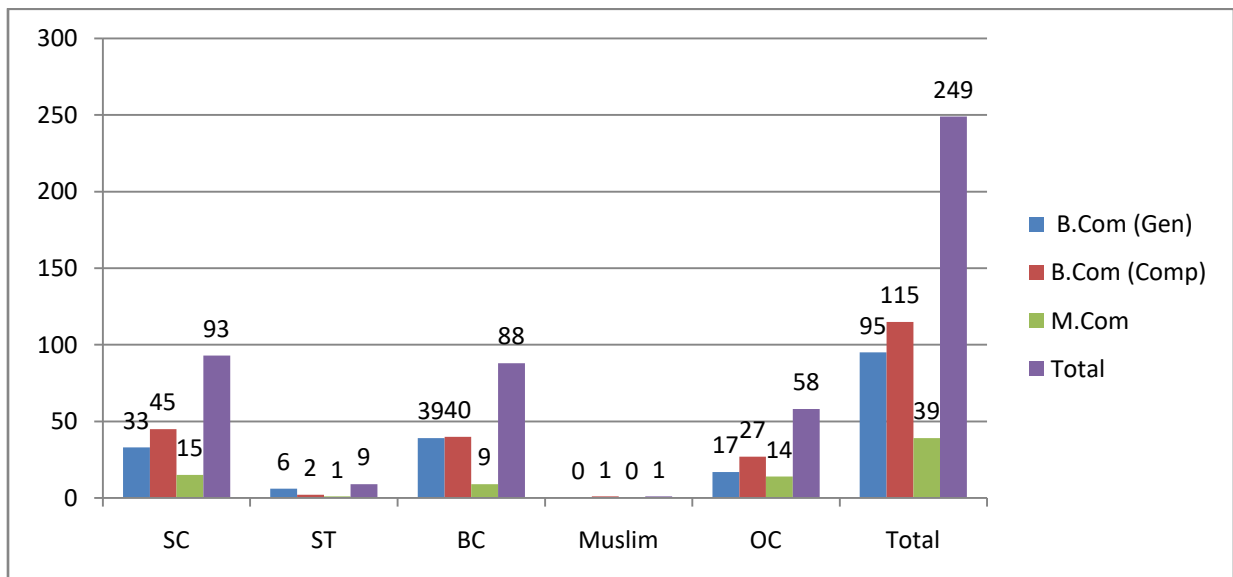

GOVERNMENT DEGREE COLLEGE, AVANIGADDA

DEPARTMENT OF COMMERCE

Academic Year 2021-2022

Student Profile (Category Based)

Programme	SC	ST	BC	Muslim	OC	Total
B.Com (Gen)	33	6	39	0	17	95
B.Com (Comp)	45	2	40	1	27	115
M.Com	15	1	9	0	14	39
Total	93	9	88	1	58	249