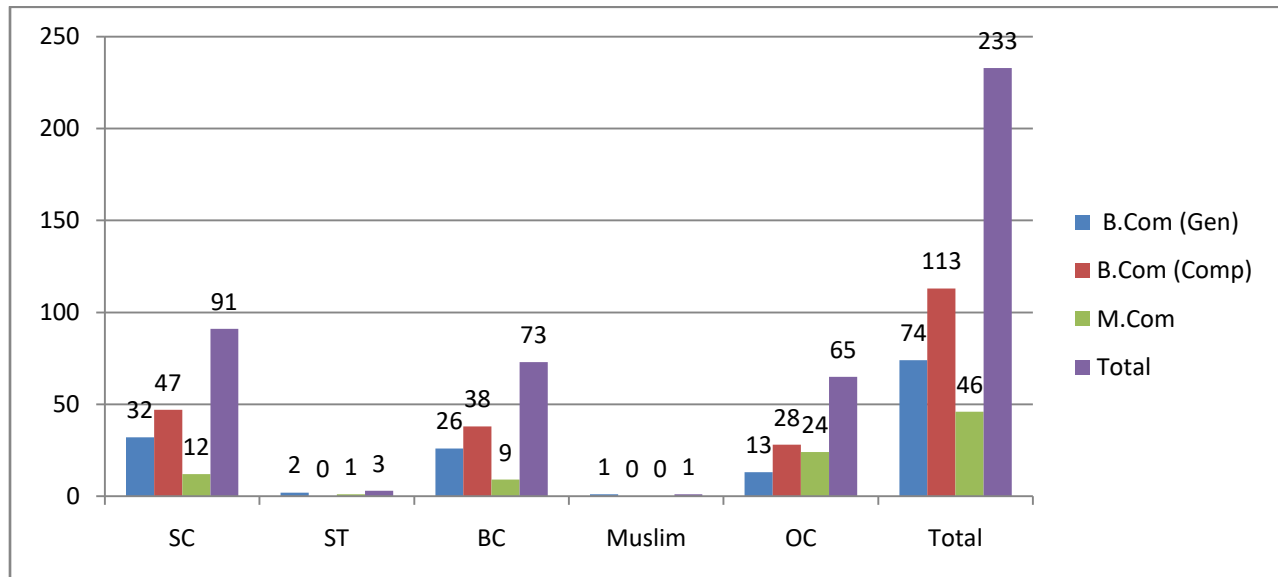

GOVERNMENT DEGREE COLLEGE, AVANIGADDA

DEPARTMENT OF COMMERCE

Academic Year 2020-2021

Student Profile (Category Based)

Programme	SC	ST	BC	Muslim	OC	Total
B.Com (Gen)	32	2	26	1	13	74
B.Com (Comp)	47	0	38	0	28	113
M.Com	12	1	9	0	24	46
Total	91	3	73	1	65	233