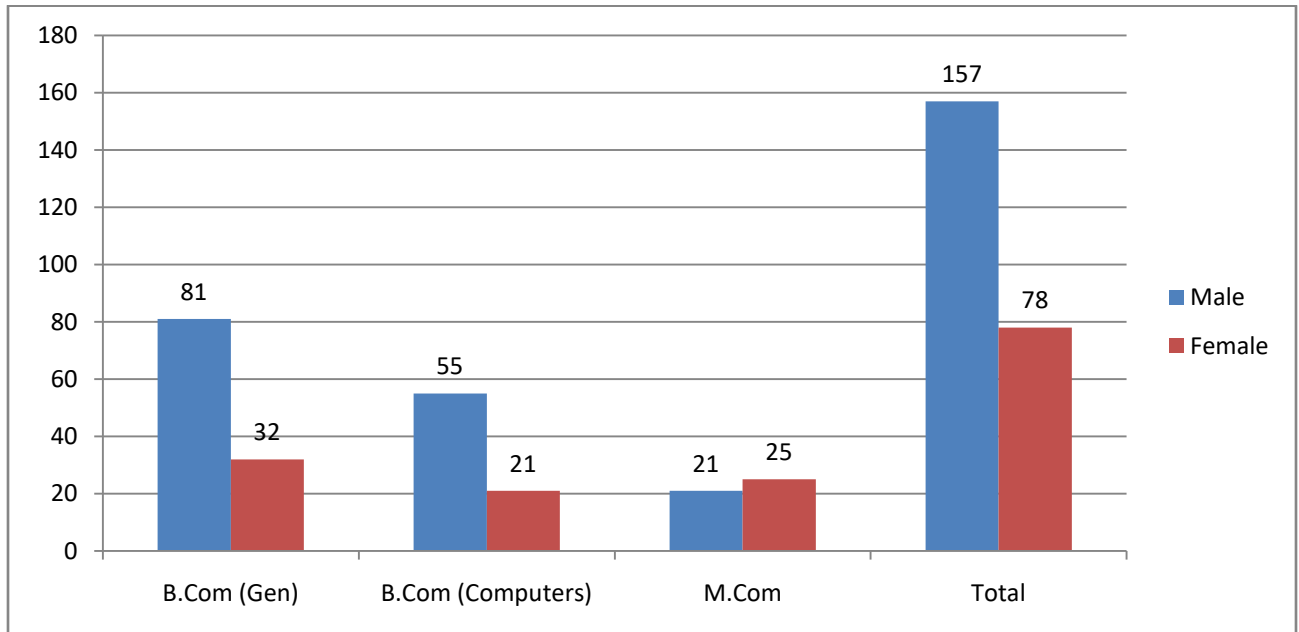

GOVERNMENT DEGREE COLLEGE, AVANIGADDA

DEPARTMENT OF COMMERCE

Academic Year 2017-2018

Student Profile (Gender Based)

Programme	Male	Female
B.Com (Gen)	81	32
B.Com (Comp)	55	21
M.Com	21	25
Total	157	78