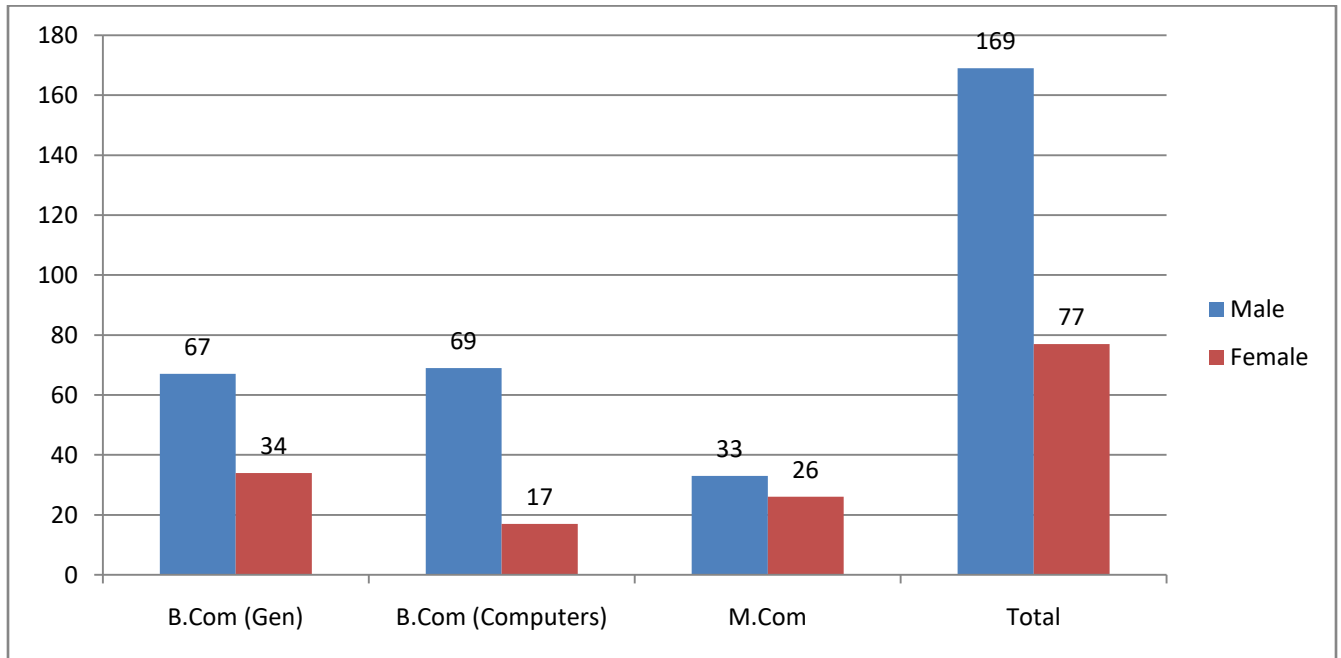

GOVERNMENT DEGREE COLLEGE, AVANIGADDA

DEPARTMENT OF COMMERCE

Academic Year 2018-2019

Student Profile (Gender Based)

Programme	Male	Female
B.Com (Gen)	67	34
B.Com (Comp)	69	17
M.Com	33	26
Total	169	77