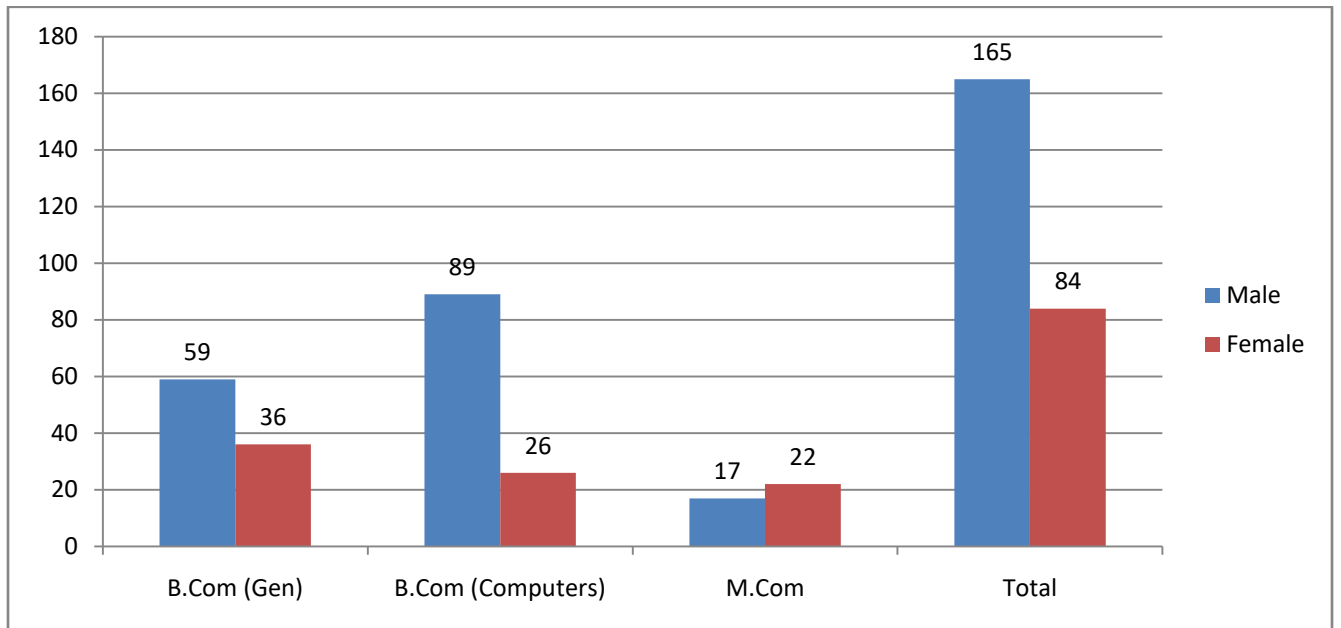

GOVERNMENT DEGREE COLLEGE, AVANIGADDA

DEPARTMENT OF COMMERCE

Academic Year 2021-2022

Student Profile (Gender Based)

Programme	Male	Female
B.Com (Gen)	59	36
B.Com (Comp)	89	26
M.Com	17	22
Total	165	84