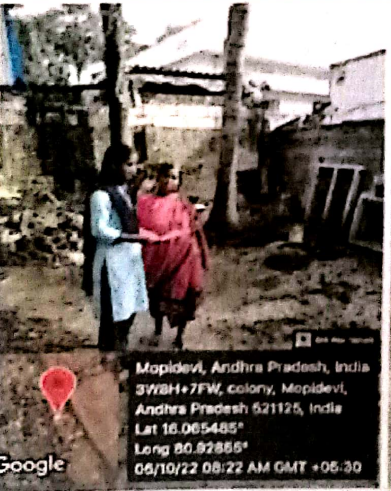

CSP 2nd week Awareness photos