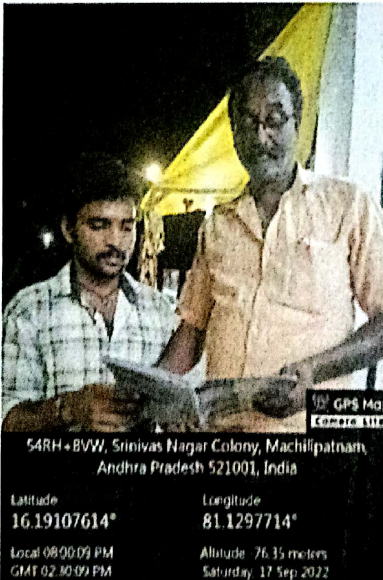

54RH+BVW, Srinivas Nagar Colony, Machilipatnam,
Andhra Pradesh 521001, India

Latitude: 16.19107614° Longitude: 81.1297714°

Local 08:00:09 PM Altitude: -76.35 meters
GMT 02:30:09 PM Saturday, 17 Sep 2022