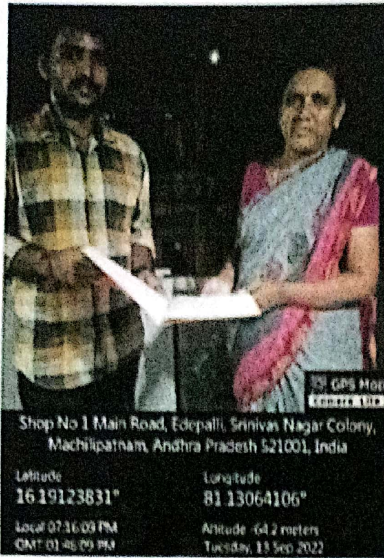

# Csp 1st week survey photos

Shop No 1 Main Road, Edepalli, Srinivas Nagar Colony,  
Machilipatnam, Andhra Pradesh 521001, India

Latitude: 16.19123831° Longitude: 81.13064106°

Local 07:36:09 PM Altitude: -64.2 meters  
GMT 01:48:09 PM Tuesday, 13 Sep 2022

Shop No 1 Main Road, Edepalli, Srinivas Nagar Colony,  
Machilipatnam, Andhra Pradesh 521001, India

Latitude: 16.19100571° Longitude: 81.13076746°

Local 07:36:17 PM Altitude: -26.62 meters  
GMT 02:06:17 PM Wednesday, 14 Sep 2022